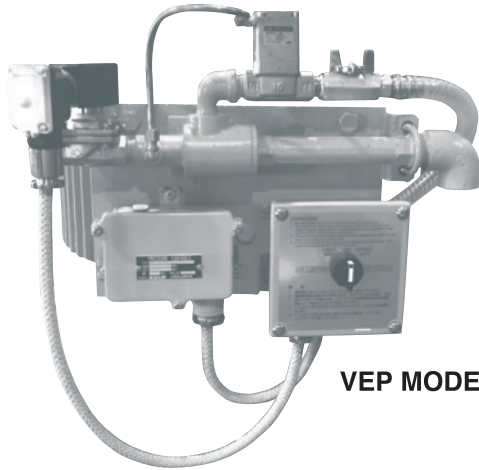

# CENTRIFUGAL PUMP

## VEP Model

VEP MODEL

用途/Service

- \* バキュームポンプ (空気式)
- \* その他
- \* Vacuum Pump (Air operation Type)
- \* Others

| PART NO. | NAME OF PART   | MATERIAL NOMINATION | QTY. |
|----------|----------------|---------------------|------|
| 1        | EJECTOR        | BRONZE CASTING      | 1    |
| 2        | AIR VALVE      | BRONZE CASTING      | 1    |
| 3        | SOLENOID VALVE | BRONZE CASTING      | 1    |