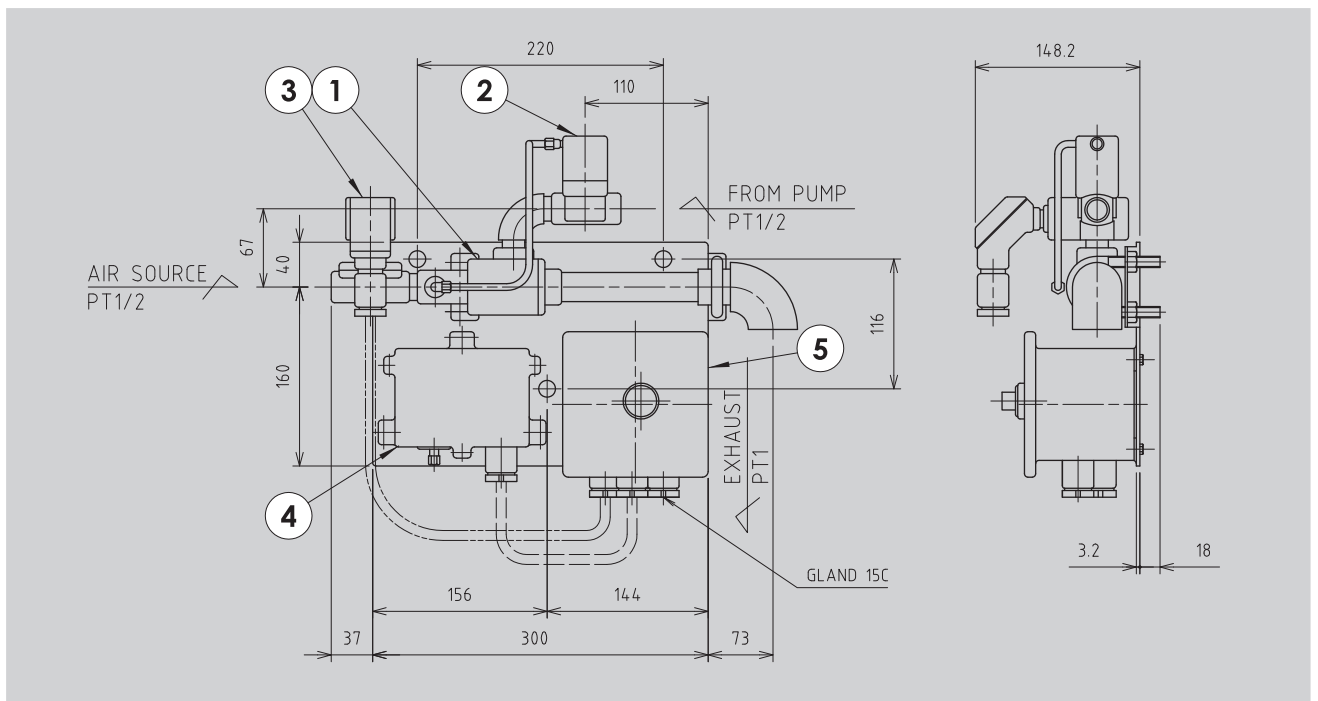

## VEP Model

VEP MODEL

用途/Service

- \* バキュームポンプ (空気式)
- \* その他
- \* Vacuum Pump (Air operation Type)
- \* Others

| PART NO. | NAME OF PART   | MATERIAL NOMINATION | QTY. |
|----------|----------------|---------------------|------|
| 1        | EJECTOR        | BRONZE CASTING      | 1    |
| 2        | AIR VALVE      | BRONZE CASTING      | 1    |
| 3        | SOLENOID VALVE | BRONZE CASTING      | 1    |

| PART NO. | NAME OF PART    | MATERIAL NOMINATION | QTY. |
|----------|-----------------|---------------------|------|
| 4        | PRESSURE SWITCH |                     | 1    |
| 5        | CONTROL BOX     |                     | 1    |